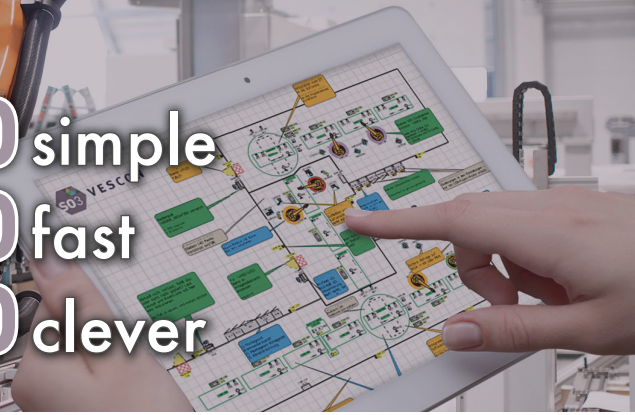

SO simple
SO fast
SO clever